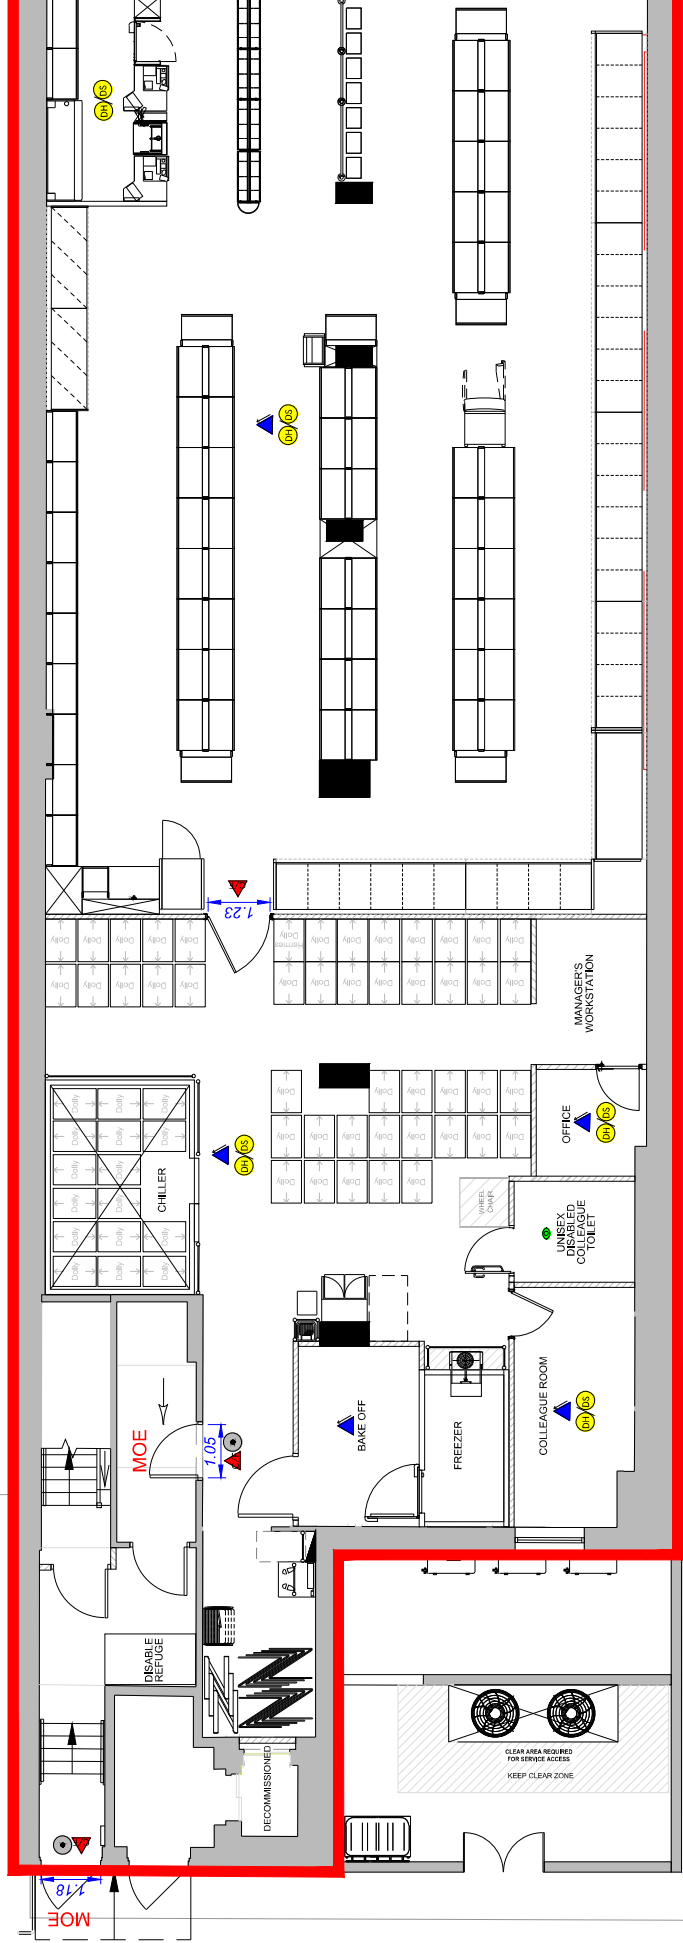

TOTAL DEPTH OF THE STORE 13.16 M

ENTRANCE/
GOODS IN

TESCO

TOTAL WIDTH OF THE STORE 40.12M

MOE
FRONT

TOTAL WIDTH OF THE STORE 40.12M