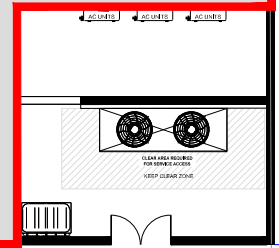

TOTAL DEPTH OF THE STORE 13.16 M

ENTRANCE/
GOODS IN

TESCO

TOTAL WIDTH OF THE STORE 40.12M

MOE
FRONT

TOTAL WIDTH OF THE STORE 40.12M