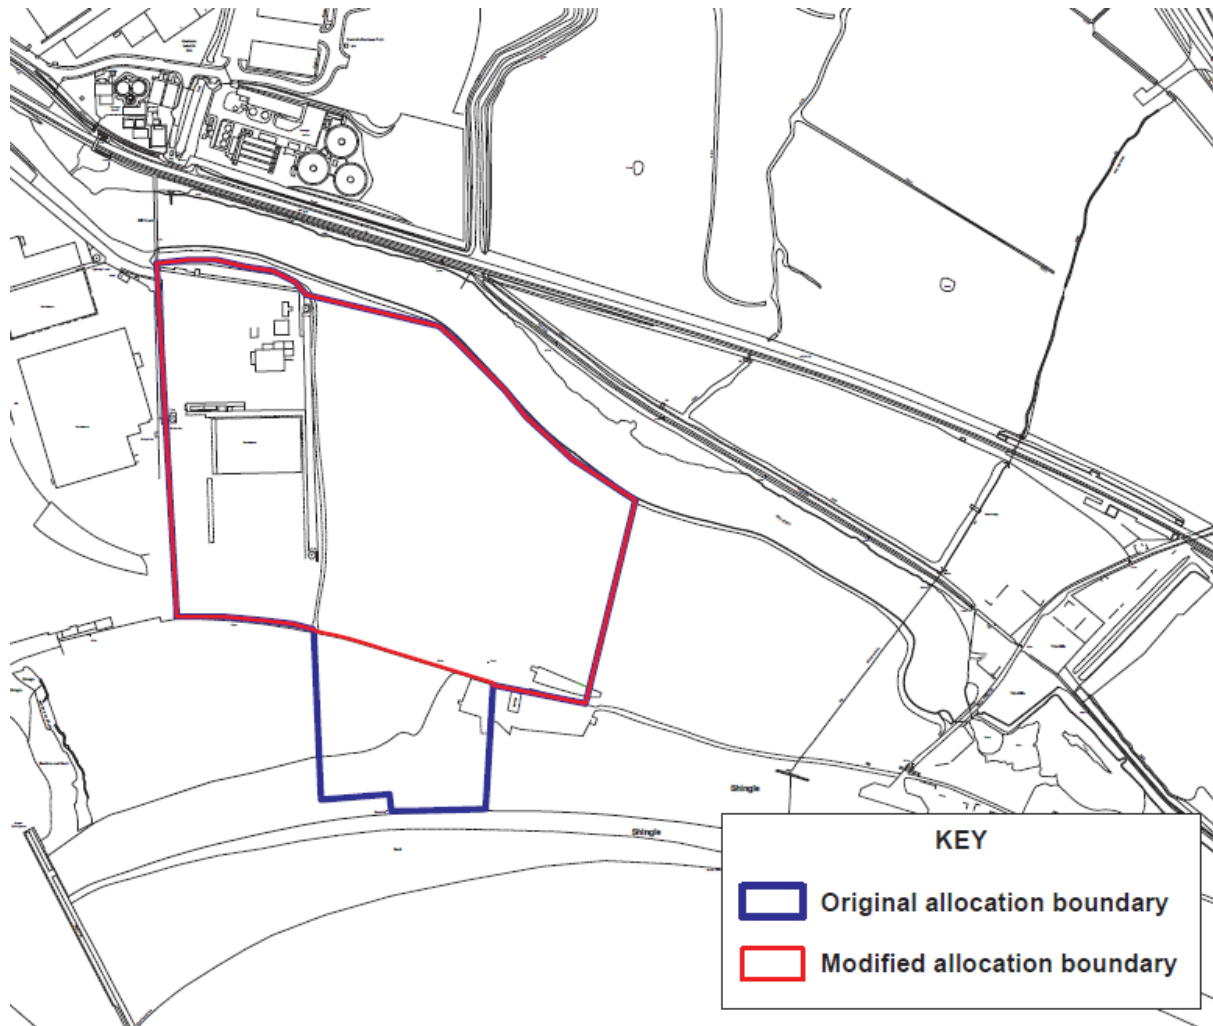

POLICY E1: Site area as proposed to be modified

Policy E1: Land at East Quay, Newhaven Port (original and modified)

Scale
0 40 80 120 m

Scale: 1:5000 @ A4
X: 545452 Y: 100397

© Crown Copyright and database rights 2019
Ordnance Survey 100019275. Lewes District Council.