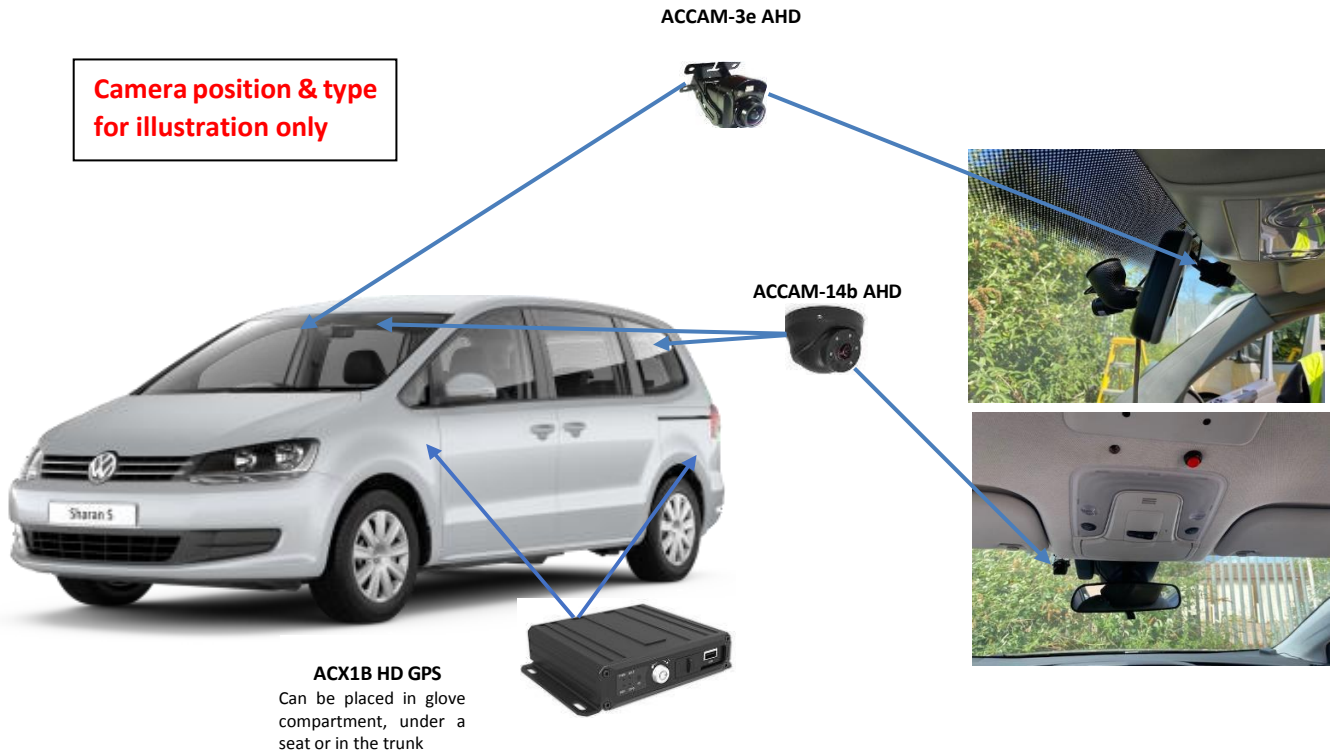

Taxis & PHVs – Economical CCTV Systems

From £285 only (ex VAT) for a two camera-system

Note: ACCAM-14b AHD & ACCAM-3e AHD
Can both be used as internal cameras

Starter System - Equipment List (256GB SD card included):

1. One 4 channel HD high performance SD card Digital Video Recorder (ACM1B-HD GPS)
2. One industrial grade 256GB SD Card
3. Two or three internal dome (ACCAM-14e AHD) or bullet camera (ACCAM-3e AHD) with IR for driver & passengers

Vehicle Type	Main Options <small>Others available on request</small>	Description – Economical SD Card CCTV System <small>All key system components included as well as software</small>	Price** <small>ex VAT</small>
Saloon Cars	Starter 2 cam System	One ACM1B MDVR, 1 Driver Facing + 1 internal camera, no audio	£285
MPVs & Minibus	Starter 3 cam System	One ACM1B MDVR, 1 x Driver Facing + 2 internal cameras, no audio	£315